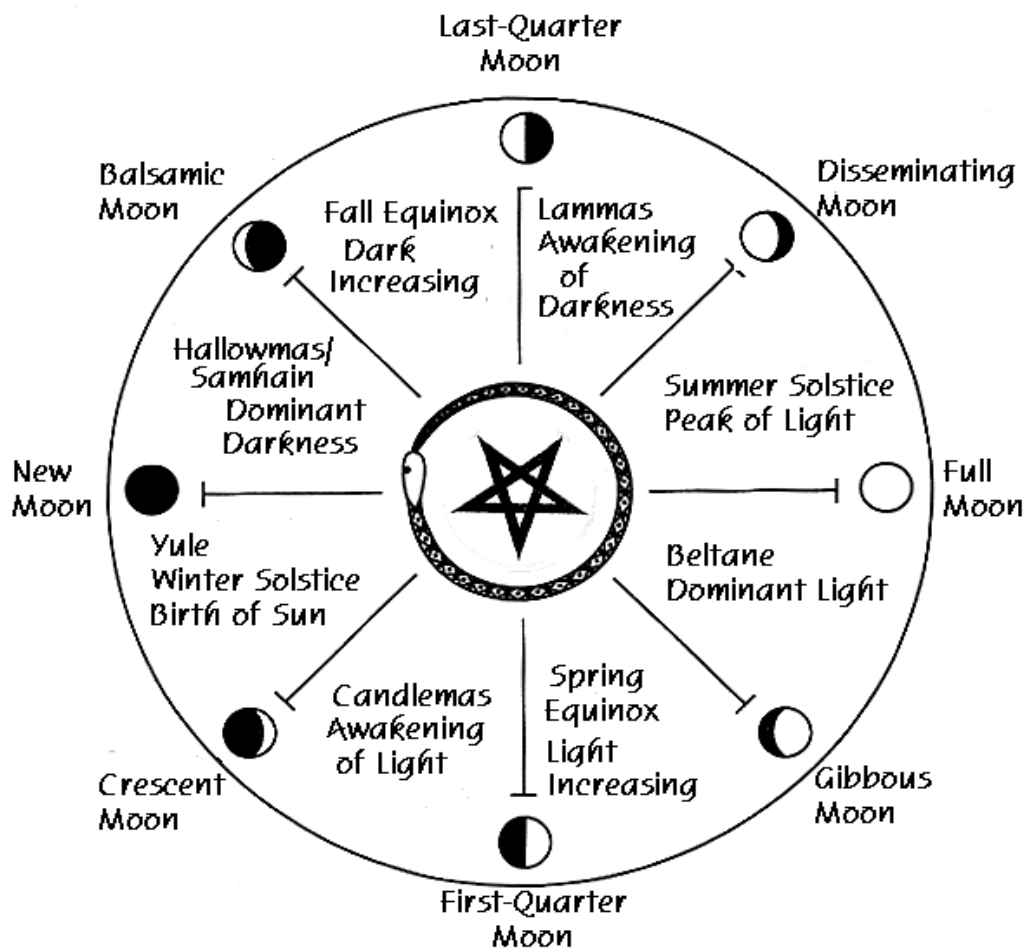

The Complete Satanic Calendar

for Spiritual Satanists

This file is for UTC-4:00 DST
(Chile)

Entries in this Calendar **do** observe *Daylight Saving Time!*

JANUARY 2020

☾ MONDAY ♂ TUESDAY ♀ WEDNESDAY ♃ THURSDAY ♀ FRIDAY ♄ SATURDAY ☉ SUNDAY