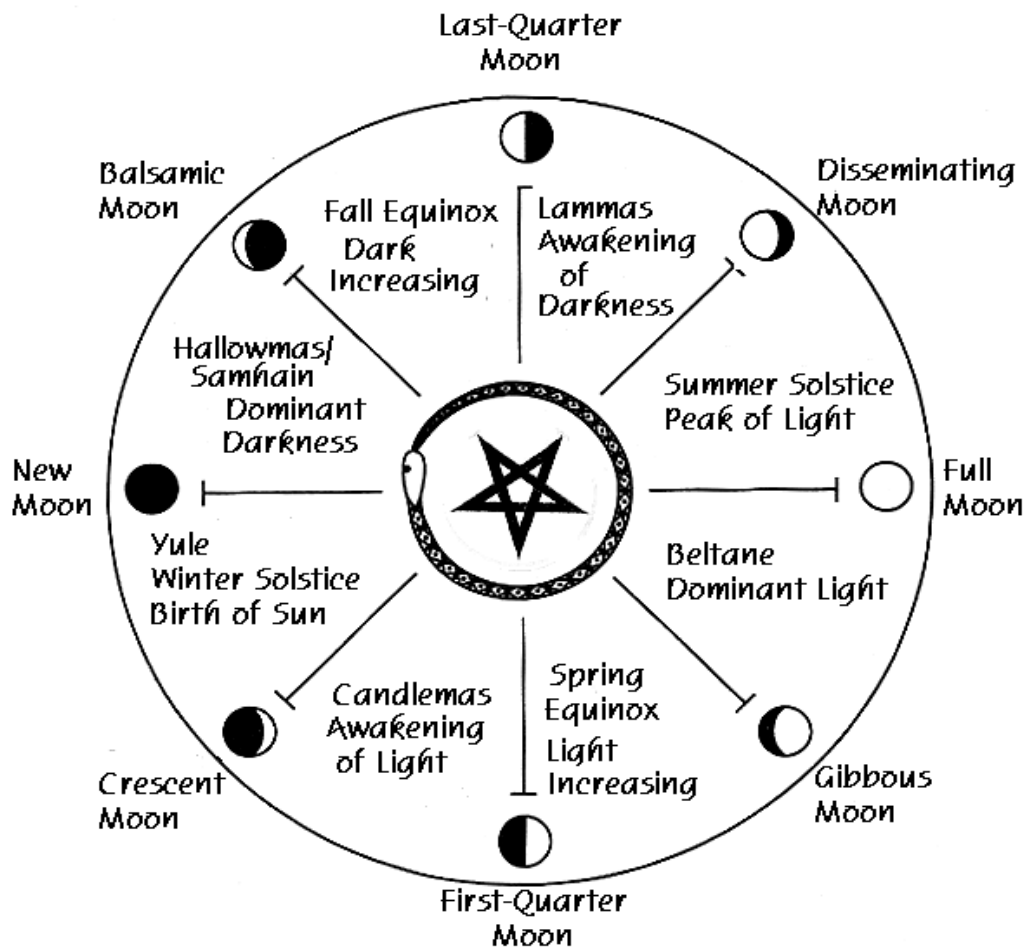

The Complete Satanic Calendar

for Spiritual Satanists

This file is for UTC-7:00

[Mexico (Hermosillo), USA (Phoenix)]

Entries in this Calendar **do not** observe *Daylight Saving Time!*

JANUARY 2020

☾ MONDAY ♂ TUESDAY ♀ WEDNESDAY ♃ THURSDAY ♀ FRIDAY ♄ SATURDAY ☉ SUNDAY