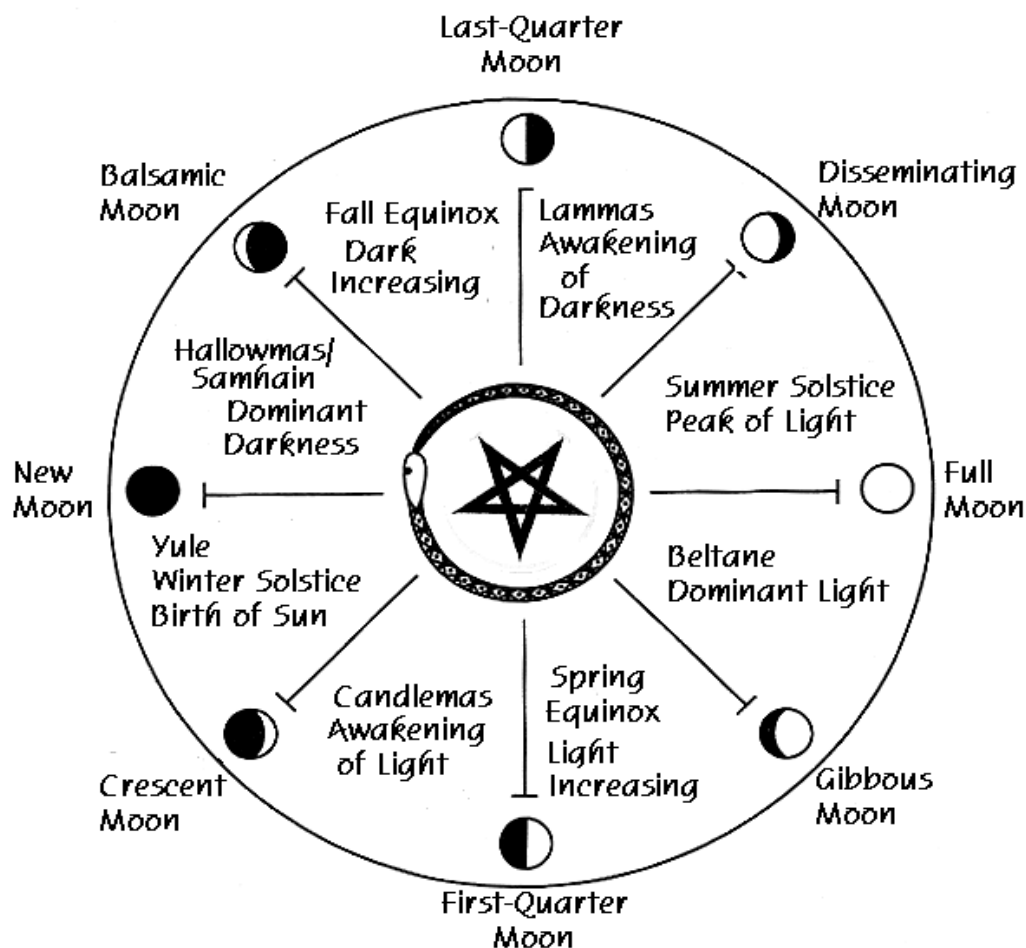

# The Complete Satanic Calendar

*for Spiritual Satanists*

This file is for UTC+11:00

[Russia (Madagan, Srednekolymsk, Yuzhno-Sakhalinsk)]

Entries in this Calendar **do not** observe Daylight Saving Time!