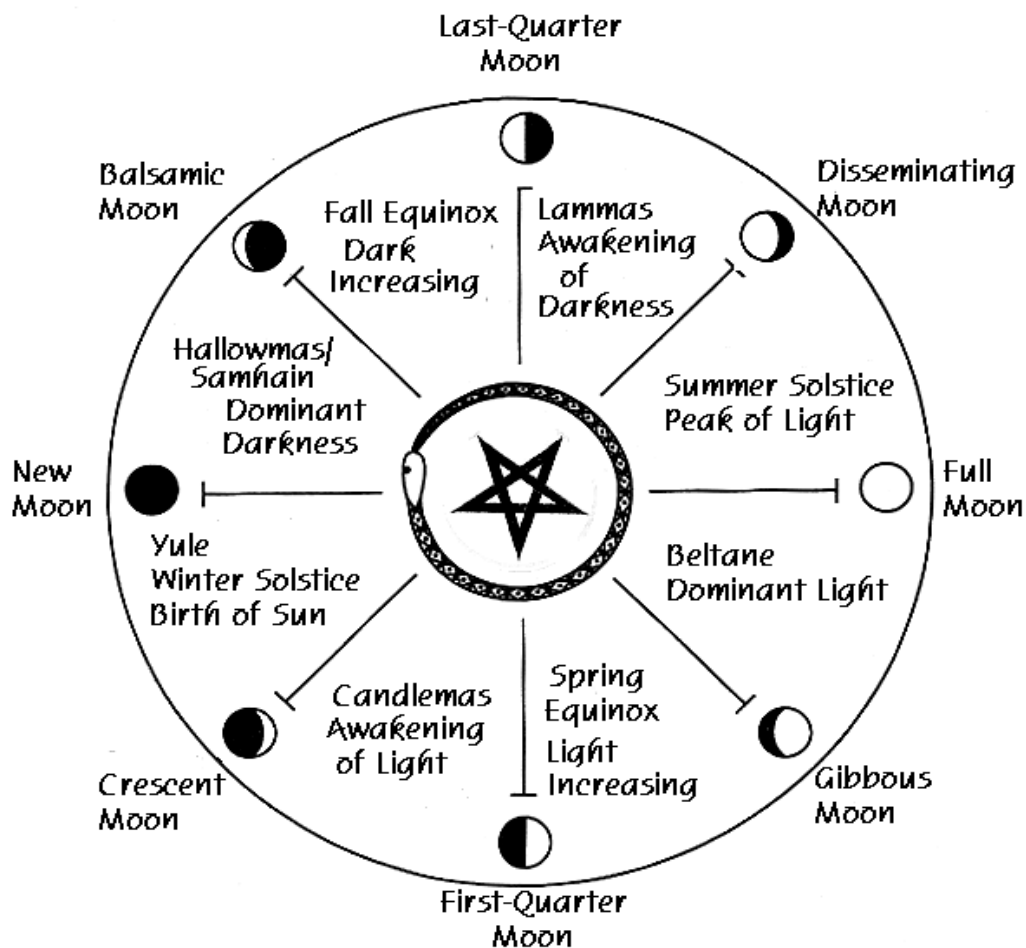

The Complete Satanic Calendar

for Spiritual Satanists

This file is for UTC+8:00

[Indonesia (Denpasar, Makassar), Western Australia (Perth)]

Entries in this Calendar **do not** observe *Daylight Saving Time!*