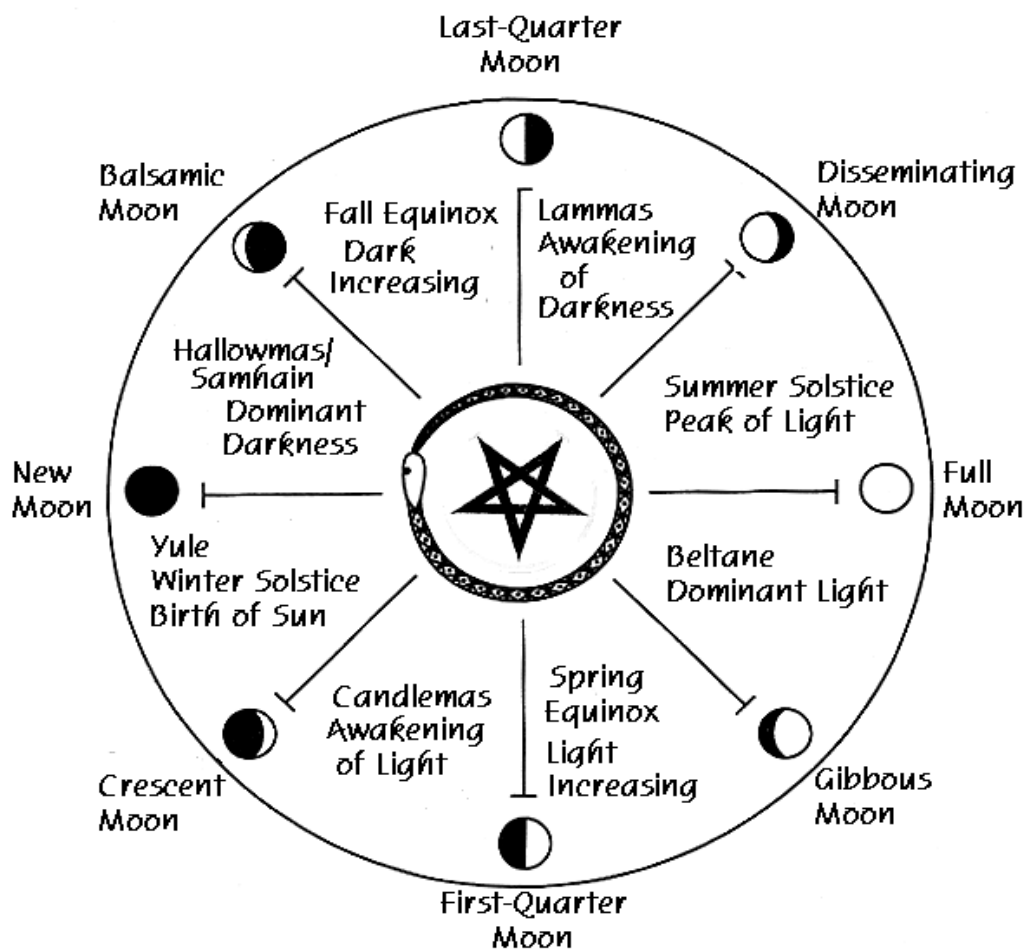

The Complete Satanic Calendar

for Spiritual Satanists

This file is for UTC+9:00

[Japan, Russia (Chita, Tiksi, Yakutsk), South Korea]

Entries in this Calendar **do not** observe Daylight Saving Time!

JANUARY 2020